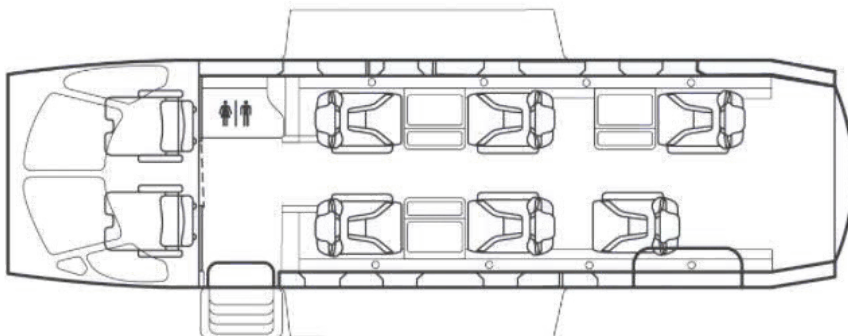

AIR AUGSBURG

CHARTER

2019 PILATUS PC-12 NG
AIRCRAFT SPECIFICATION

D-FOOD

CABIN CONFIGURATION

CARGO

8 Passenger Seats

6 Passenger Seats

02 Best Cabin in Its Class

With 330 cubic feet (9.34 cubic metres) of cabin volume, you'll enjoy more space than business jets costing twice as much. New executive seats, more headroom, larger cabin windows and modern interior take the PC-12 NG to an entirely new level of comfort and productivity.