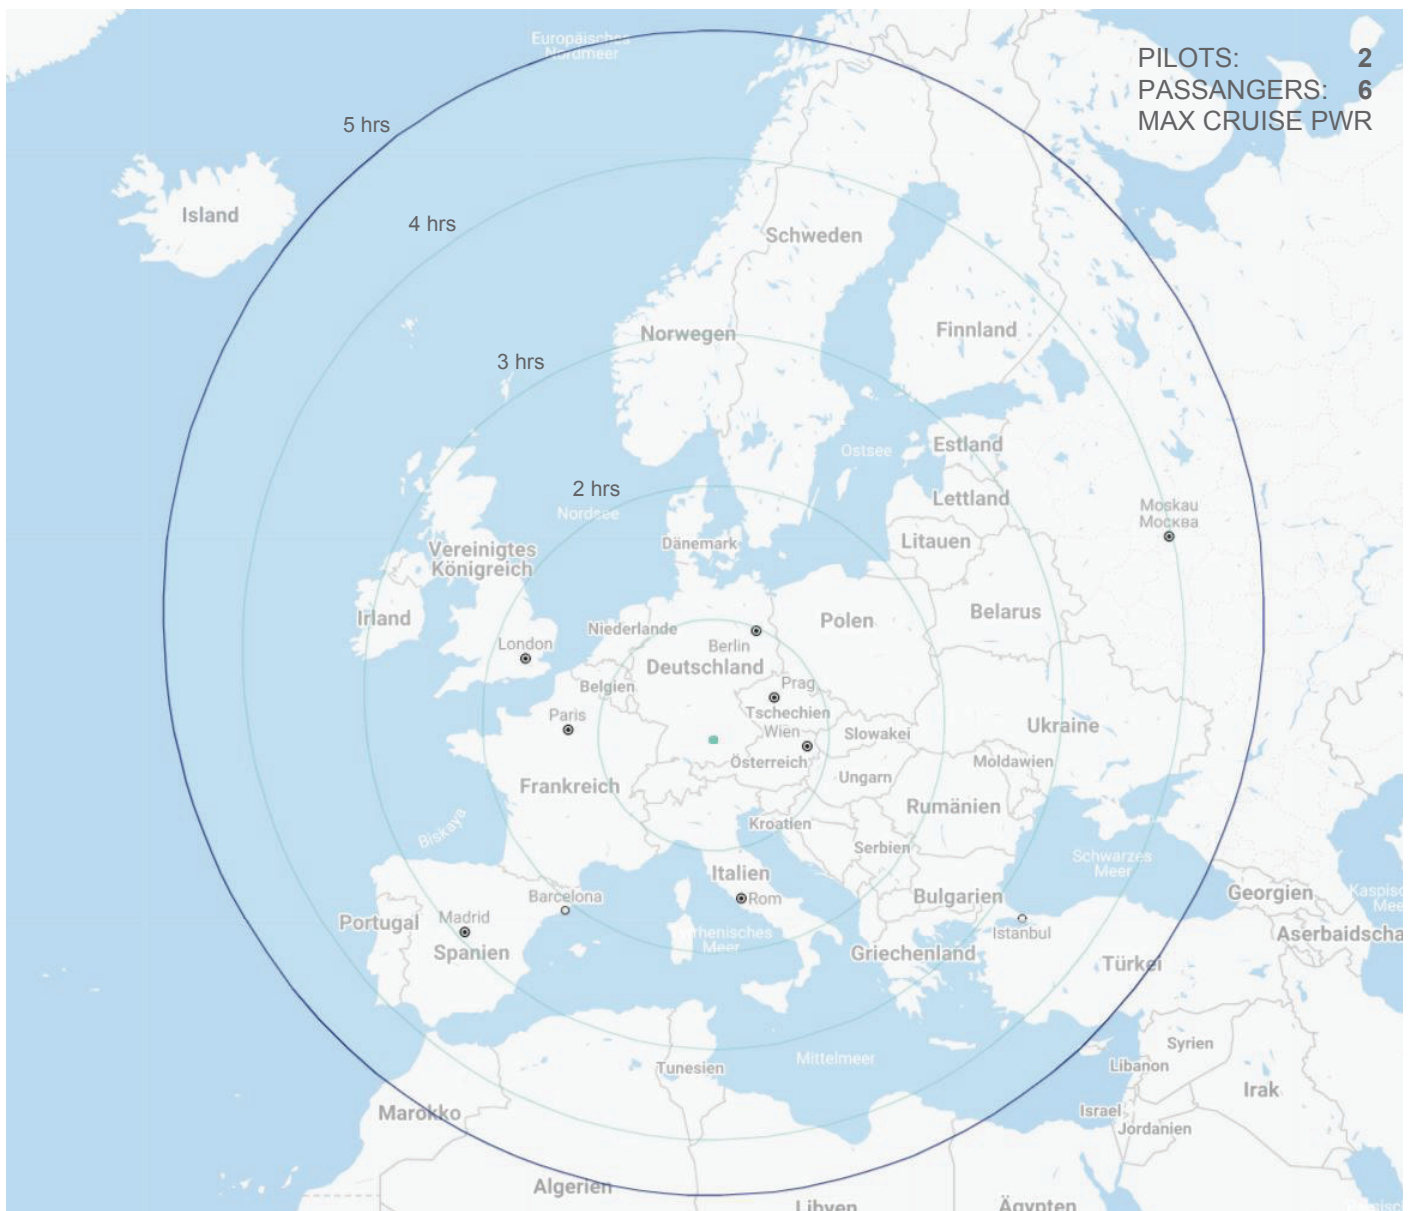

AIR AUGSBURG

CHARTER

2019 PILATUS PC-12 NG
AIRCRAFT SPECIFICATION

D-FOOD

FLIGHTTIME & RANGE

AIR AUGSBURG GMBH - EDISONSTRASSE 6 - 86399 BOBINGEN / AUGSBURG - GERMANY
CONTACT: MARKUS JAECKLIN - PHONE: +49-172-8222229 - EMAIL: M.JAECKLIN@AIRAUGSBURG.COM