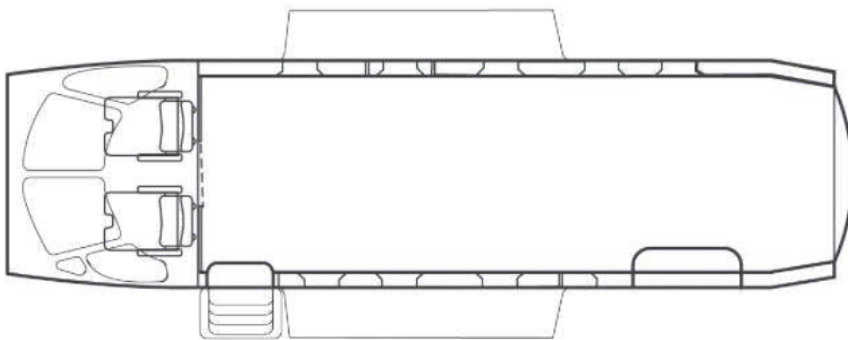

AIR AUGSBURG

CHARTER

2019 PILATUS PC-12 NG
AIRCRAFT SPECIFICATION

D-FOOD

REFRESHMENT CENTRE & STORAGE

AIR AUGSBURG GMBH - EDISONSTRASSE 6 - 86399 BOBINGEN / AUGSBURG - GERMANY
CONTACT: MARKUS JAECKLIN - PHONE: +49-172-8222229 - EMAIL: M.JAECKLIN@AIRAUGSBURG.COM

AIR AUGSBURG

CHARTER

2019 PILATUS PC-12 NG
AIRCRAFT SPECIFICATION

D-FOOD

CABIN CONFIGURATION

CARGO

8 Passenger Seats

6 Passenger Seats