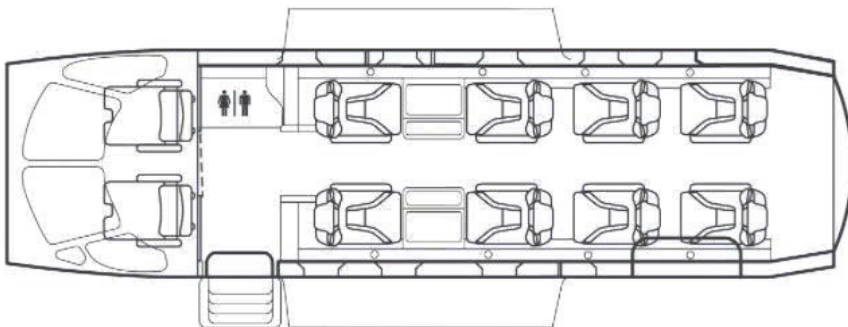

AIR AUGSBURG

CHARTER

2019 PILATUS PC-12 NG
AIRCRAFT SPECIFICATION

D-FOOD

CABIN CONFIGURATION

CARGO

8 Passenger Seats

6 Passenger Seats

02 Best Cabin in Its Class

With 330 cubic feet (9.34 cubic metres) of cabin volume, you'll enjoy more space than business jets costing twice as much. New executive seats, more headroom, larger cabin windows and modern interior take the PC-12 NG to an entirely new level of comfort and productivity.